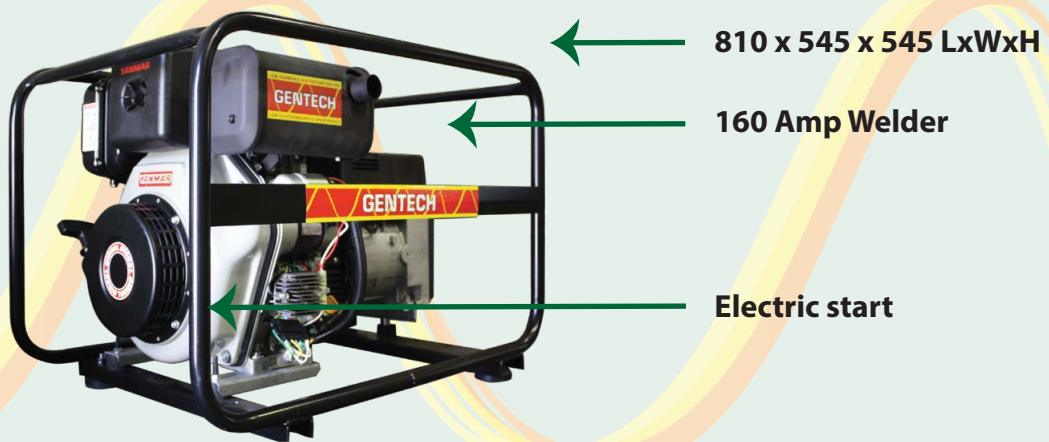

GENTECH™

Power you can trust

www.gentechgenerators.com.au

6.8 kVA YANMAR DIESEL WELDER

This reliable Gentech Welder generator is powerful, built tough and has everything you need to get the job done.

	ED160WELDYSRE	
GENERATOR	Rated Voltage	230V
	Frequency	50Hz
	Rated Output	6000 Watts
	Max. Output	6.8kVA
ENGINE	Engine Type	Yanmar L100N5
	Horsepower	10HP
	Starting System	Recoil / Electric
GENERAL	Size - LxWxH (mm)	810x545x545
	Dry Weight	100.5kg
	Fuel Tank Capacity	5.4L
	Operating Hrs (80% Load)	3.3hr
	Fuel Consumption (80% Load)	1.65L/hr
	Noise Level (7m)	80 dbA
FEATURES	Welder Duty Cycle	160 Amps @ 60%