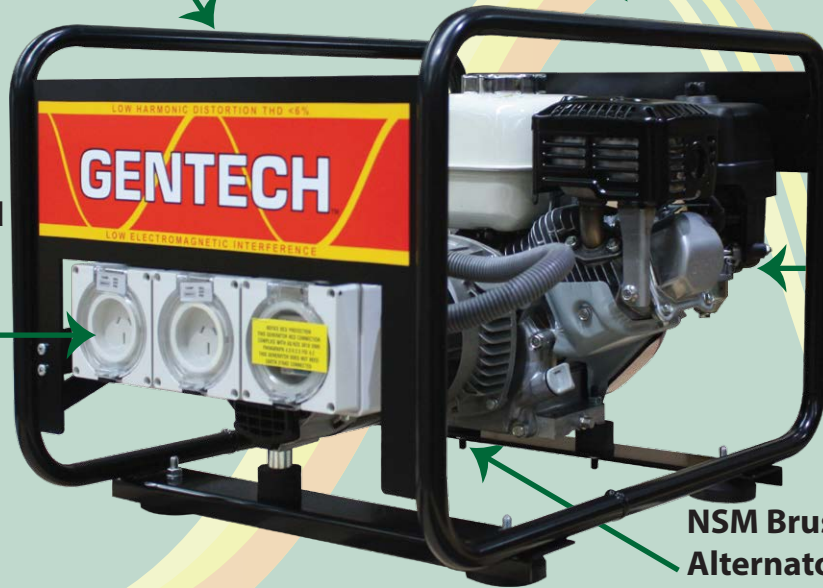

GENTECH™

Power you can trust

www.gentechgenerators.com.au

A Handyman's Best Friend!

SAFETY COMES FIRST!

with this tough, reliable, and portable GENTECH GENERATOR!

The newest addition to the GENTECH range, this generator is ideal for the handyman and trade industry. Ensuring safety at all times, it comes with Work safe approved RCD protected outlets, it's lightweight and comes with all the features of our standard 3.4kVA model.

Newly Designed Stronger Frame

650x460x415
LxWxH

Work safe Approved RCD Protected 15 Amp Outlets

Reliable honda GX200 Engine

Low Oil Level Warning

NSM Brushless Alternator

3.4kVA Honda with RCD
Model: EP3400HSR-RCD