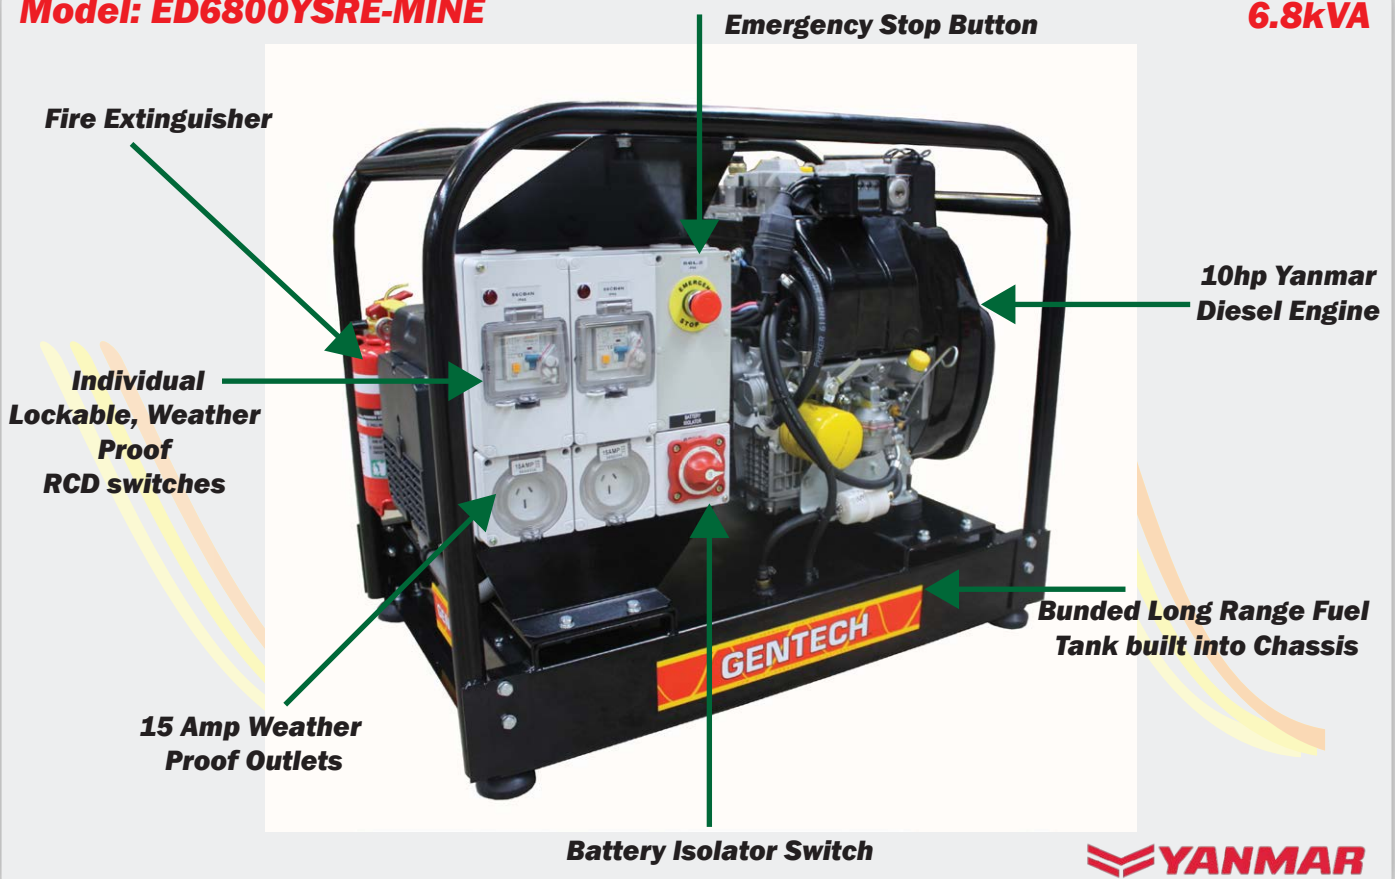

GENTECH™

Power you can trust

www.gentechgenerators.com.au

**DIESEL
POWERED**

**2 YEAR
WARRANTY**

THE MINERS GENERATOR

The diesel generator you have been waiting for!

Complete with full mine specifications this 6.8kVA Yanmar powered generator includes everything you need for the mine site. Including a portable fire extinguisher and emergency stop button, this generator is first when it comes to mining safety.

Model: ED6800YSRE-MINE

6.8kVA

SPECIFICATIONS AND FEATURES

- Yanmar L100N5 10HP Engine
- NSM Italian made Alternator
- 36 Litre fuel tank
- Approx 21hrs @ 80% load
- L: 876 x W: 546 x H: 700
- 160kg
- Detachable Fire Extinguisher
- Battery Isolator Switch
- Individual lockable RCD switches
- 15 Amp weather protected outlets
- Emergency stop button
- Bunded Fuel Tank with lockable cap